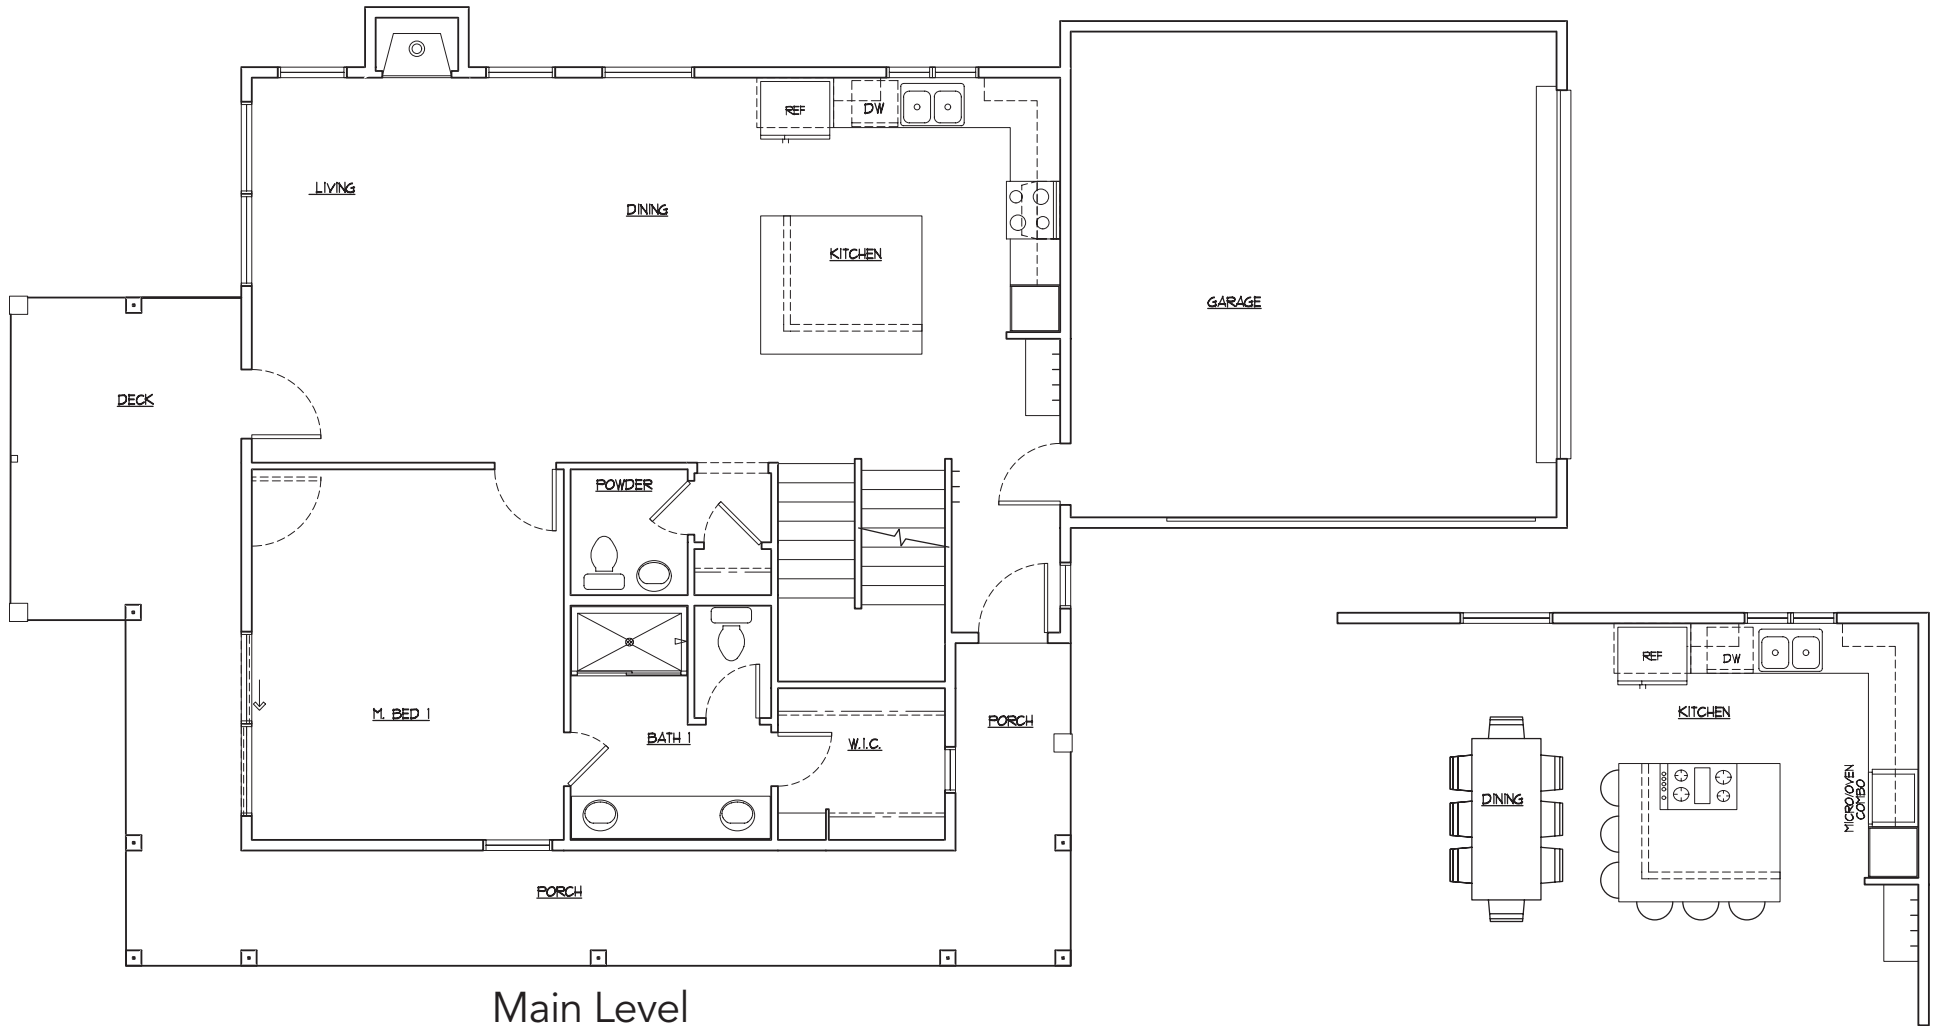

MooseHorn Cabin Downhill

3,137 Square Feet

Main Level

Main Level Kitchen Option

MooseHorn Cabin Downhill

3,137 Square Feet

Upper Level

MooseHorn Cabin Downhill

3,137 Square Feet

Lower Level