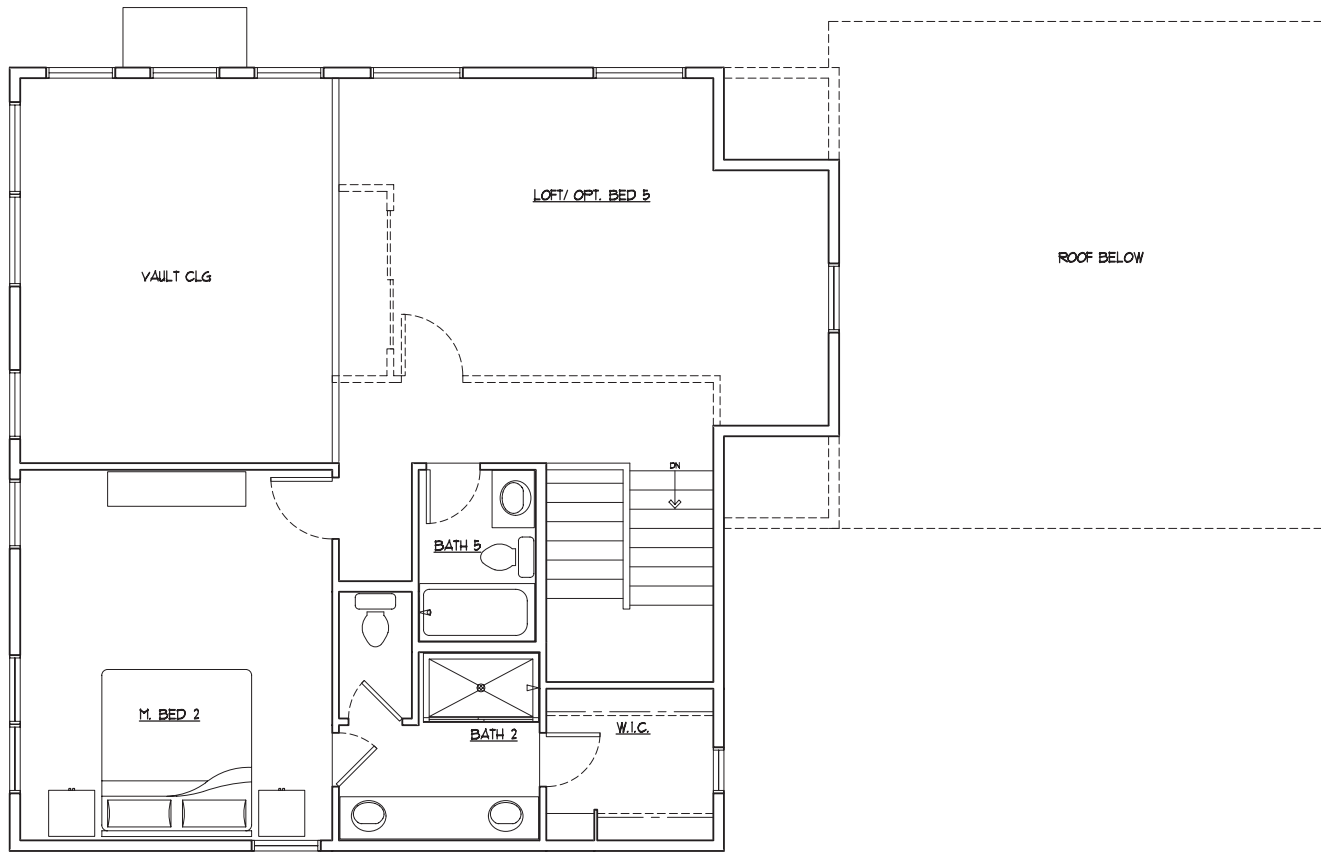

MooseHorn Cabin Downhill

3,137 Square Feet

Main Level

Main Level Kitchen Option

MooseHorn Cabin Downhill

3,137 Square Feet

Upper Level

MooseHorn Cabin Downhill

3,137 Square Feet

Lower Level