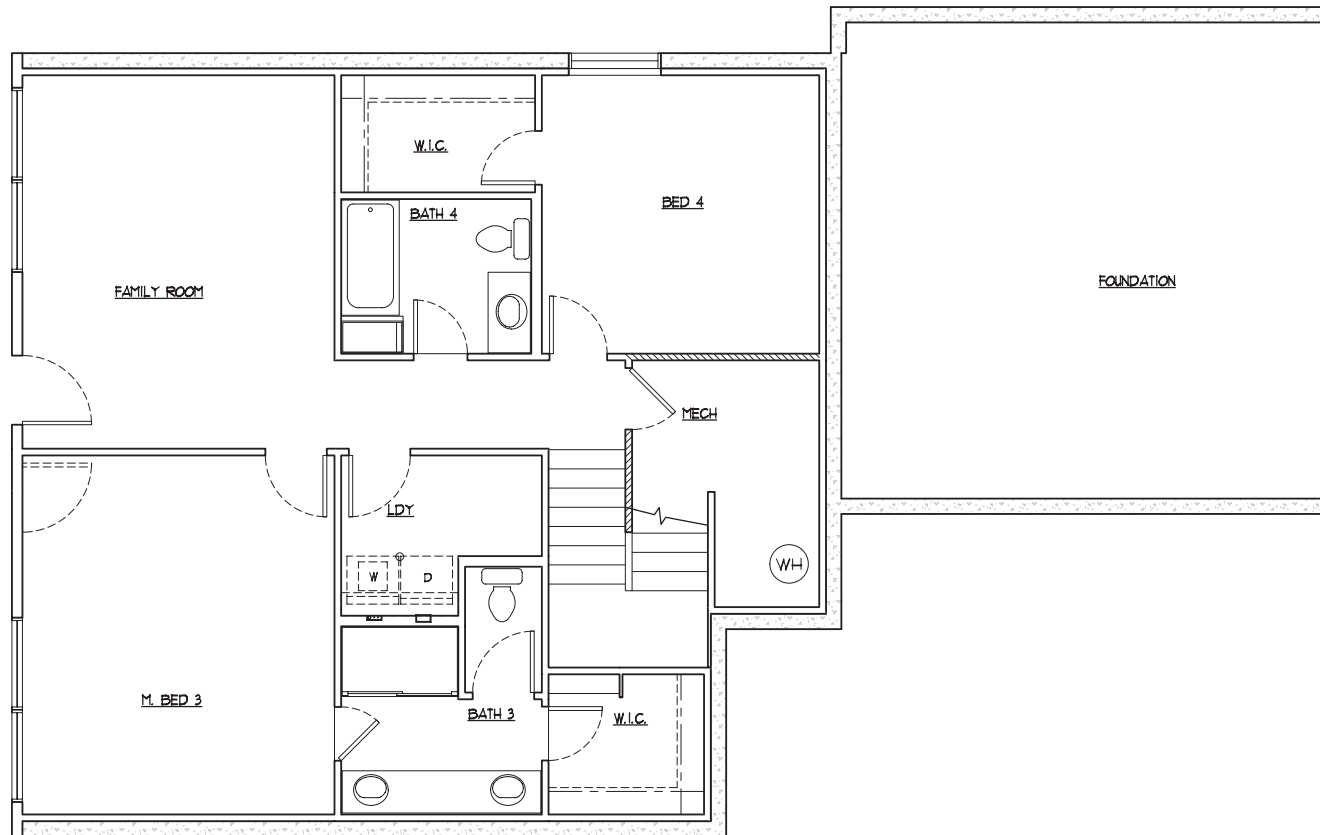

MooseHorn Cabin Downhill

3,137 Square Feet

Main Level

Main Level Kitchen Option

MooseHorn Cabin Downhill

3,137 Square Feet

Upper Level

MooseHorn Cabin Downhill

3,137 Square Feet

Lower Level