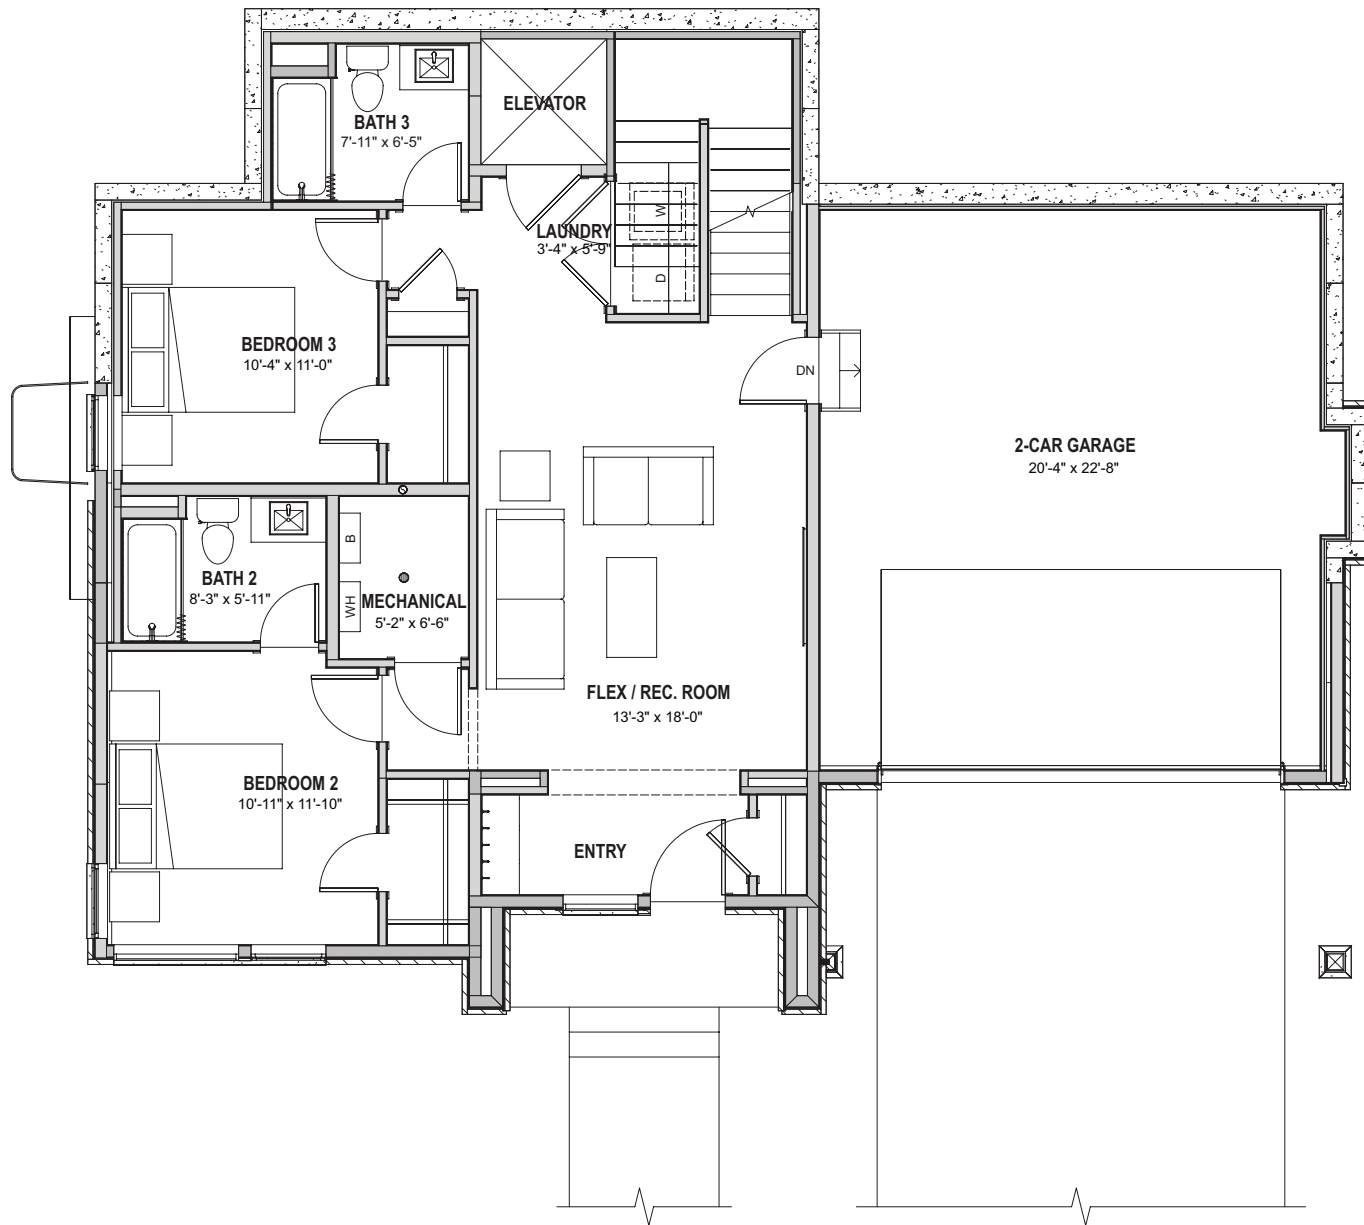

Uphill Style Plan

- 2,404 Square Feet
- 3 Bedroom + Flex Space
- 3.5 Baths
- Main Level Owners Suite
- Elevator Included
- 2-Car Attached Garage

Main Level
1,480 Square Feet

Lower Level
924 Square Feet

All renderings and plans are artist's conceptions and subject to change without notice. All measurements, locations and features shown are approximate and may vary. All prices, features and materials are subject to change and availability. Equal housing opportunity. Each site is subject to specific site conditions. If applicable, foundation design, exterior finishing and materials, grading/drainage and commensurate retaining walls, decks/patios and supporting columns, and other items - may all vary from site to site. Consult your sales team for the specific conditions for your site. 11.12.2023