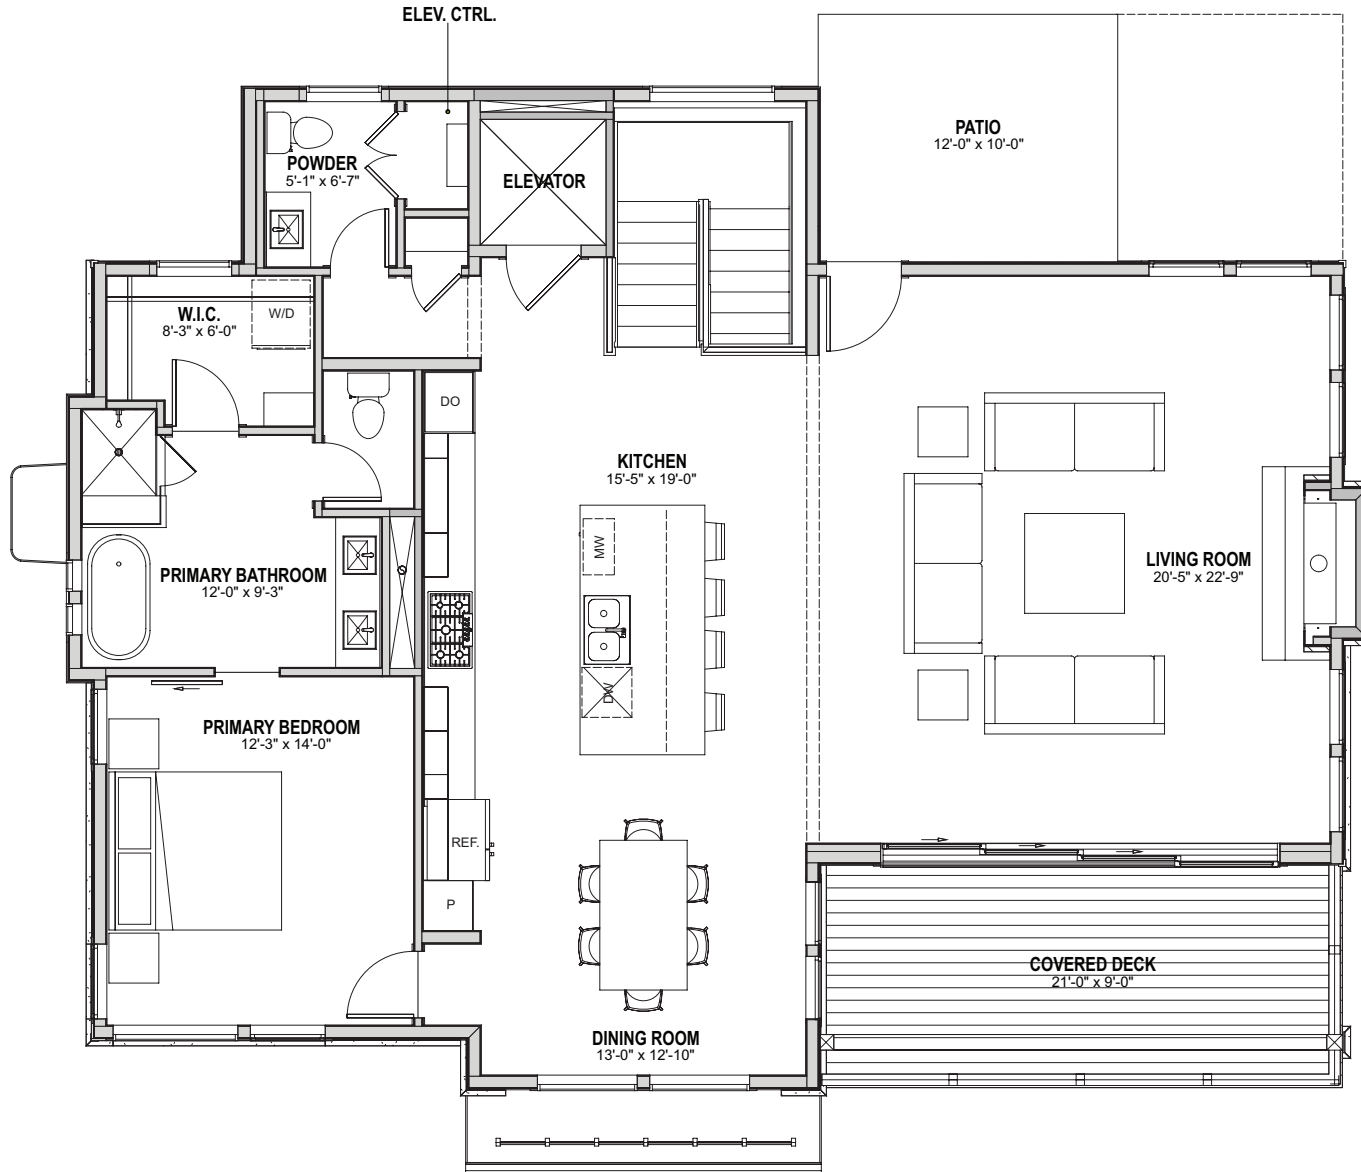

Uphill Style Plan

- 2,404 Square Feet
- 3 Bedroom + Flex Space
- 3.5 Baths
- Main Level Owners Suite
- Elevator Included
- 2-Car Attached Garage

Main Level
1,480 Square Feet

Lower Level
924 Square Feet

All renderings and plans are artist's conceptions and subject to change without notice. All measurements, locations and features shown are approximate and may vary. All prices, features and materials are subject to change and availability. Equal housing opportunity. Each site is subject to specific site conditions. If applicable, foundation design, exterior finishing and materials, grading/drainage and commensurate retaining walls, decks/patios and supporting columns, and other items - may all vary from site to site. Consult your sales team for the specific conditions for your site. 11.12.2023