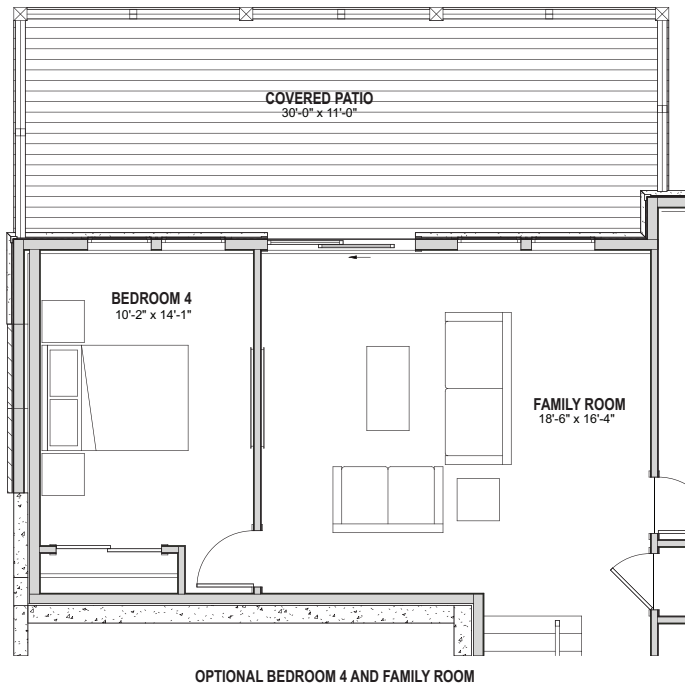

Downhill Style Plan

- 2,775 Square Feet
- Dual Primary, One on Main Level
- 3 Bedrooms + Dual Living Rooms
- 3.5 Baths
- Attached 2-Car Garage

Main Level
1,426 Square Feet

Lower Level
1,349 Square Feet

All renderings and plans are artist's conceptions and subject to change without notice. All measurements, locations and features shown are approximate and may vary. All prices, features and materials are subject to change and availability. Equal housing opportunity. Each site is subject to specific site conditions. If applicable, foundation design, exterior finishing and materials, grading/drainage and commensurate retaining walls, decks/patios and supporting columns, and other items - may all vary from site to site. Consult your sales team for the specific conditions for your site. 11.12.2023

Calliope Hummingbird

Small even for a hummingbird, its hunched posture makes it look even smaller. It has a short tail and short wings that barely extend past the end of the tail. The bill is thin and short for a hummingbird. Calliope Hummingbirds breed in mountain meadows, aspen thickets near streams, and open forests that are regenerating from a forest fire or logging. The standout feature of a Calliope Hummingbird is the magenta rays on the male's throat. Both males and females are greenish above, but males wear a greenish vest below while females and immatures have a peachy wash across their underparts.