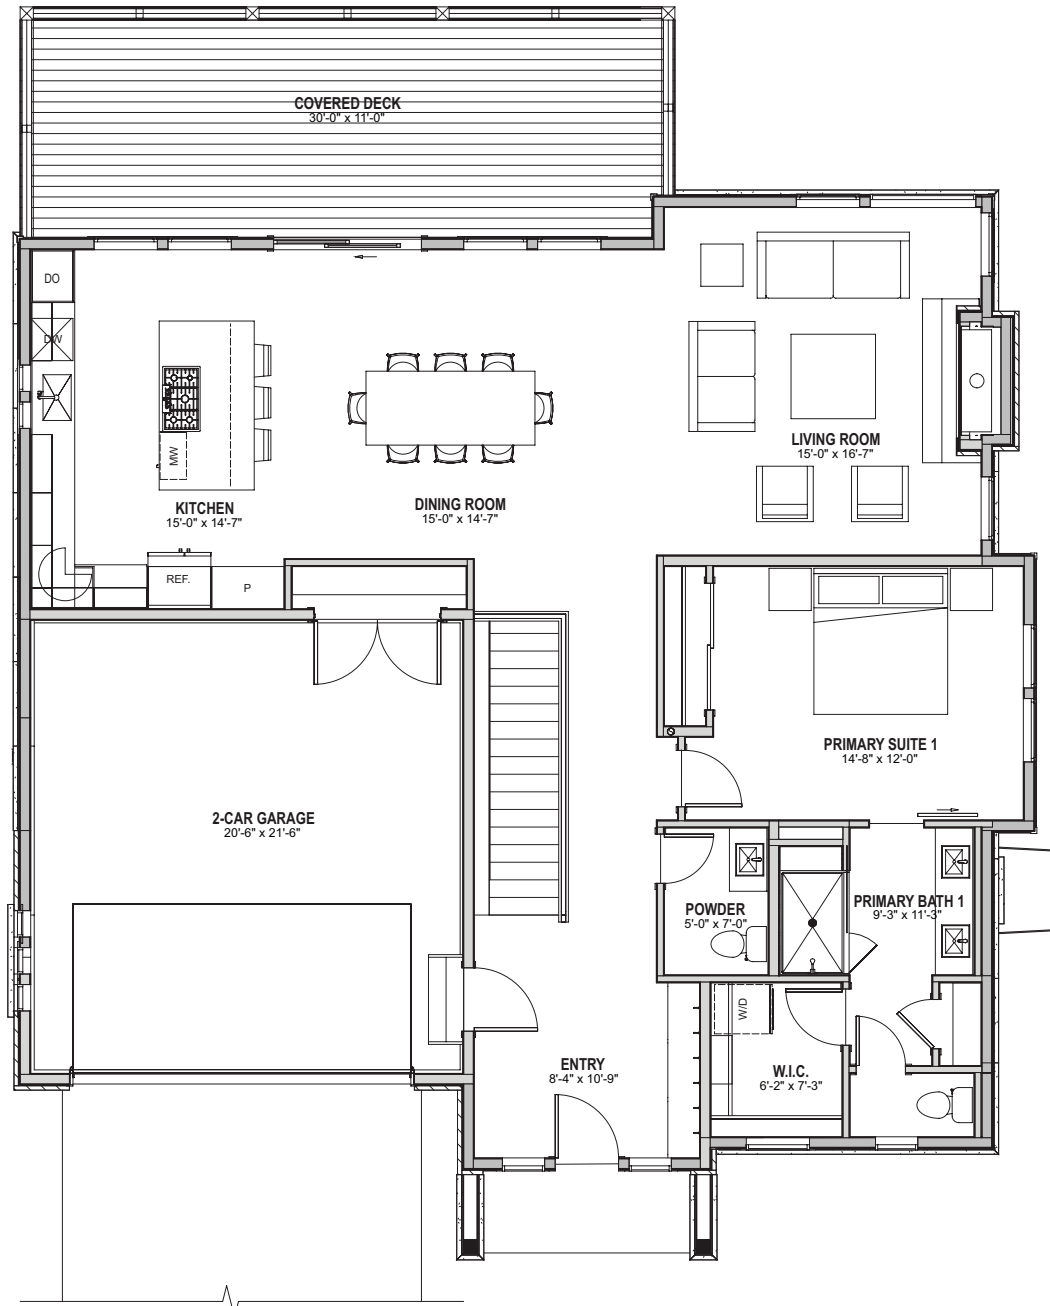

Downhill Style Plan

- 2,775 Square Feet
- Dual Primary, One on Main Level
- 3 Bedrooms + Dual Living Rooms
- 3.5 Baths
- Attached 2-Car Garage

Main Level
1,426 Square Feet

Lower Level
1,349 Square Feet

All renderings and plans are artist's conceptions and subject to change without notice. All measurements, locations and features shown are approximate and may vary. All prices, features and materials are subject to change and availability. Equal housing opportunity. Each site is subject to specific site conditions. If applicable, foundation design, exterior finishing and materials, grading/drainage and commensurate retaining walls, decks/patios and supporting columns, and other items - may all vary from site to site. Consult your sales team for the specific conditions for your site. 11.12.2023

Calliope Hummingbird

Small even for a hummingbird, its hunched posture makes it look even smaller. It has a short tail and short wings that barely extend past the end of the tail. The bill is thin and short for a hummingbird. Calliope Hummingbirds breed in mountain meadows, aspen thickets near streams, and open forests that are regenerating from a forest fire or logging. The standout feature of a Calliope Hummingbird is the magenta rays on the male's throat. Both males and females are greenish above, but males wear a greenish vest below while females and immatures have a peachy wash across their underparts.