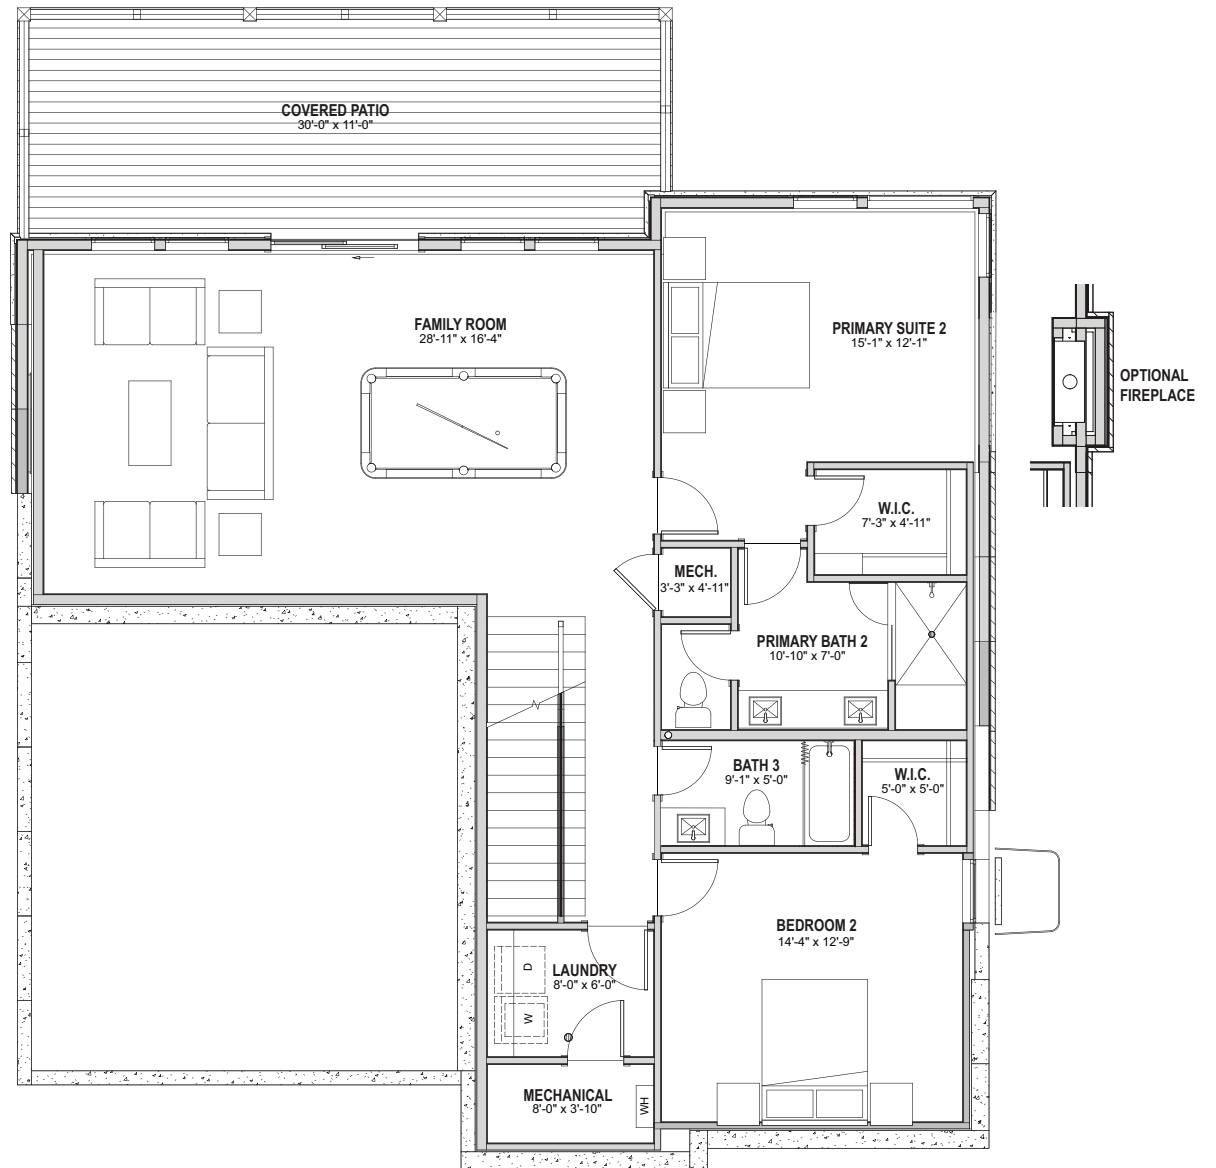

Downhill Style Plan

- 2,775 Square Feet
- Dual Primary, One on Main Level
- 3 Bedrooms + Dual Living Rooms
- 3.5 Baths
- Attached 2-Car Garage

Main Level
1,426 Square Feet

Lower Level
1,349 Square Feet

All renderings and plans are artist's conceptions and subject to change without notice. All measurements, locations and features shown are approximate and may vary. All prices, features and materials are subject to change and availability. Equal housing opportunity. Each site is subject to specific site conditions. If applicable, foundation design, exterior finishing and materials, grading/drainage and commensurate retaining walls, decks/patios and supporting columns, and other items - may all vary from site to site. Consult your sales team for the specific conditions for your site. 11.12.2023

Calliope Hummingbird

Small even for a hummingbird, its hunched posture makes it look even smaller. It has a short tail and short wings that barely extend past the end of the tail. The bill is thin and short for a hummingbird. Calliope Hummingbirds breed in mountain meadows, aspen thickets near streams, and open forests that are regenerating from a forest fire or logging. The standout feature of a Calliope Hummingbird is the magenta rays on the male's throat. Both males and females are greenish above, but males wear a greenish vest below while females and immatures have a peachy wash across their underparts.