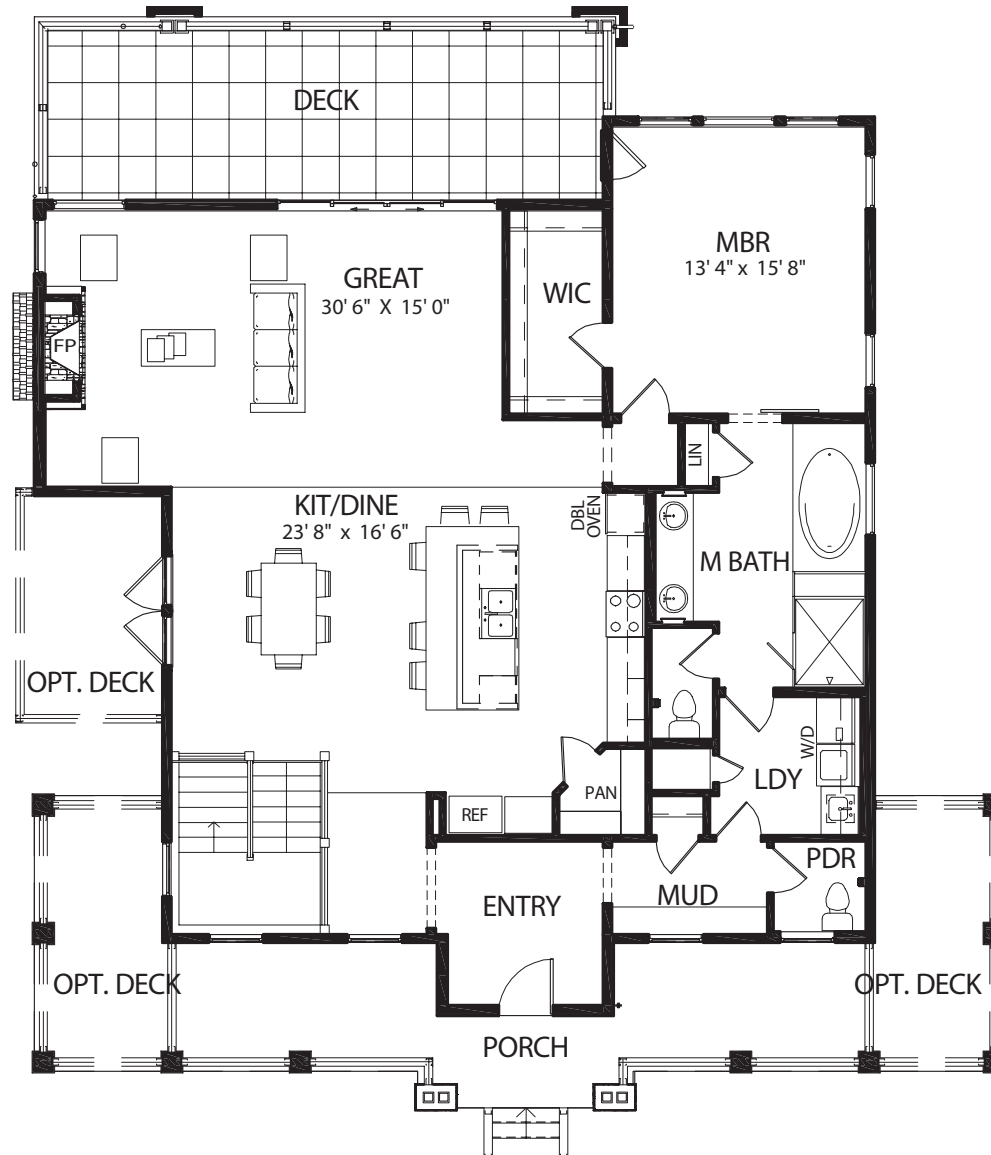

BIGHORN CABIN II

MAIN LEVEL

1785 SQUARE FEET

BIGHORN CABIN II

LOWER LEVEL

1700 SQUARE FEET