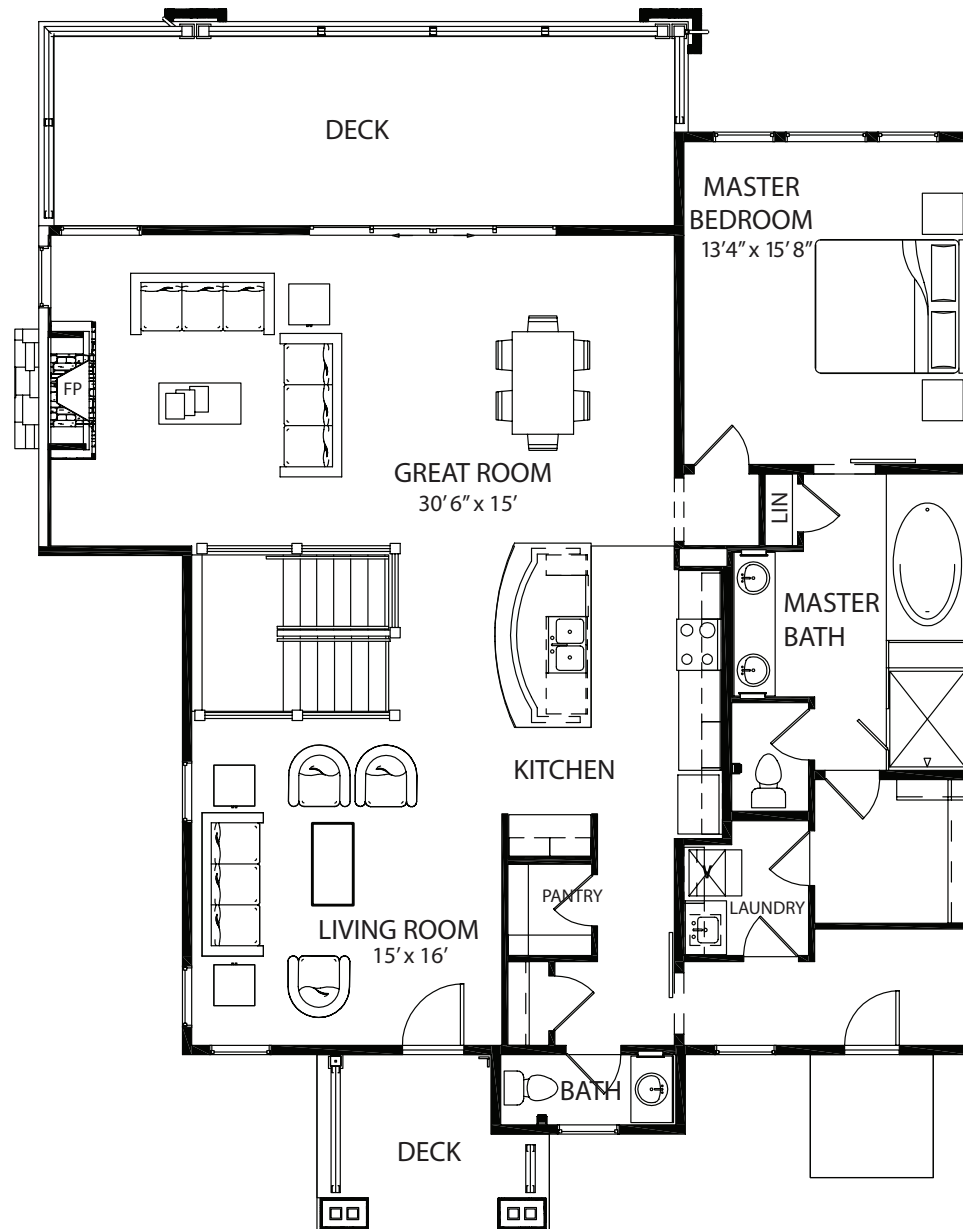

BIGHORN CABIN I

MAIN LEVEL

1785 SQUARE FEET

BIGHORN CABIN I

LOWER LEVEL

1479 SQUARE FEET