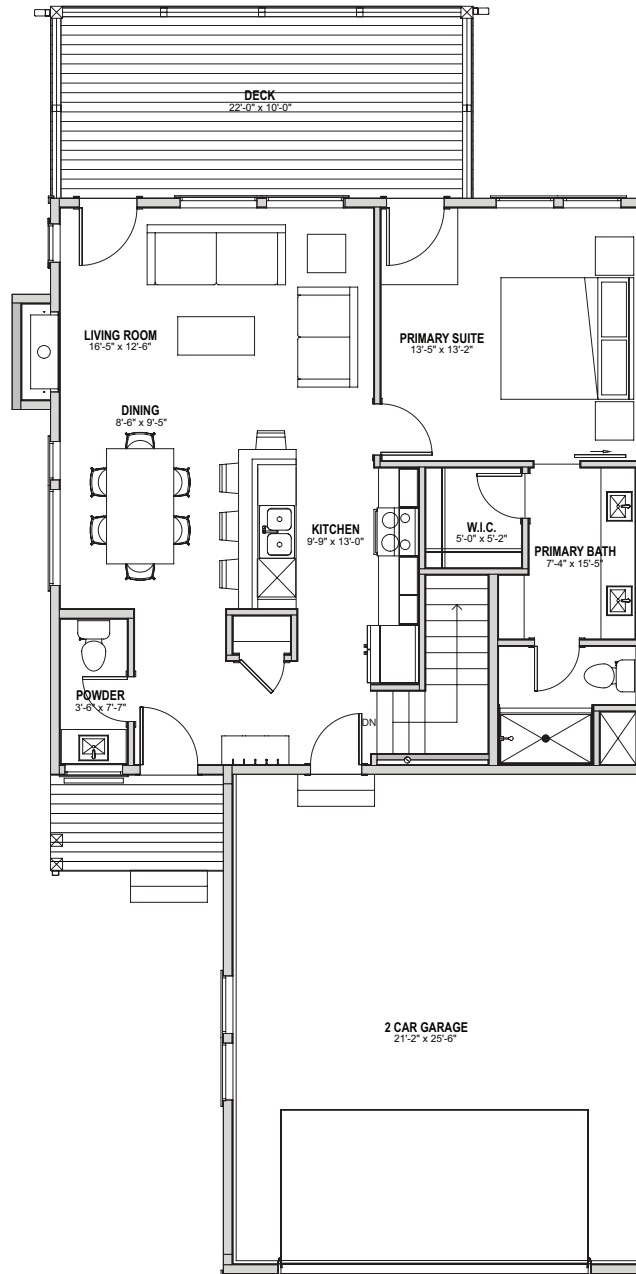

Paired Homes

- 1,761 Finished Square Feet
- 3 Bedrooms, 3.5 Baths
- Main Level Primary Suite
- Both secondary bedrooms are ensuites
- Two large decks; one at Main Level, one at lower level
- Second gathering space at Lower Level

Main Level
942 Square Feet

Plan A

Lower Level
819 Square Feet

Kingfisher

Stocky and large-headed with a shaggy crest. Bill is long, straight, thick, and pointed. Powder blue above with white underparts and blue breast band. Females have additional rusty band across belly. Almost always solitary, perched along edges of streams, lakes, and estuaries. Flies along rivers and shorelines giving loud rattling calls. Hunts for fish by plunging headfirst into the water, either directly from a perch or hovering.