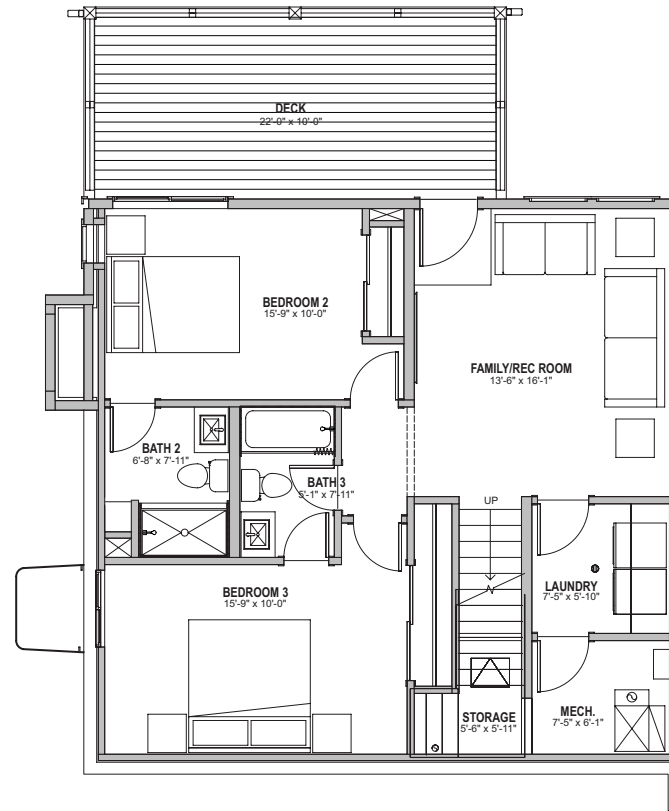

Paired Homes

- 1,761 Finished Square Feet
- 3 Bedrooms, 3.5 Baths
- Main Level Primary Suite
- Both secondary bedrooms are ensuites
- Two large decks; one at Main Level, one at lower level
- Second gathering space at Lower Level

Main Level
942 Square Feet

Plan A

Lower Level
819 Square Feet

Kingfisher

Stocky and large-headed with a shaggy crest. Bill is long, straight, thick, and pointed. Powder blue above with white underparts and blue breast band. Females have additional rusty band across belly. Almost always solitary, perched along edges of streams, lakes, and estuaries. Flies along rivers and shorelines giving loud rattling calls. Hunts for fish by plunging headfirst into the water, either directly from a perch or hovering.