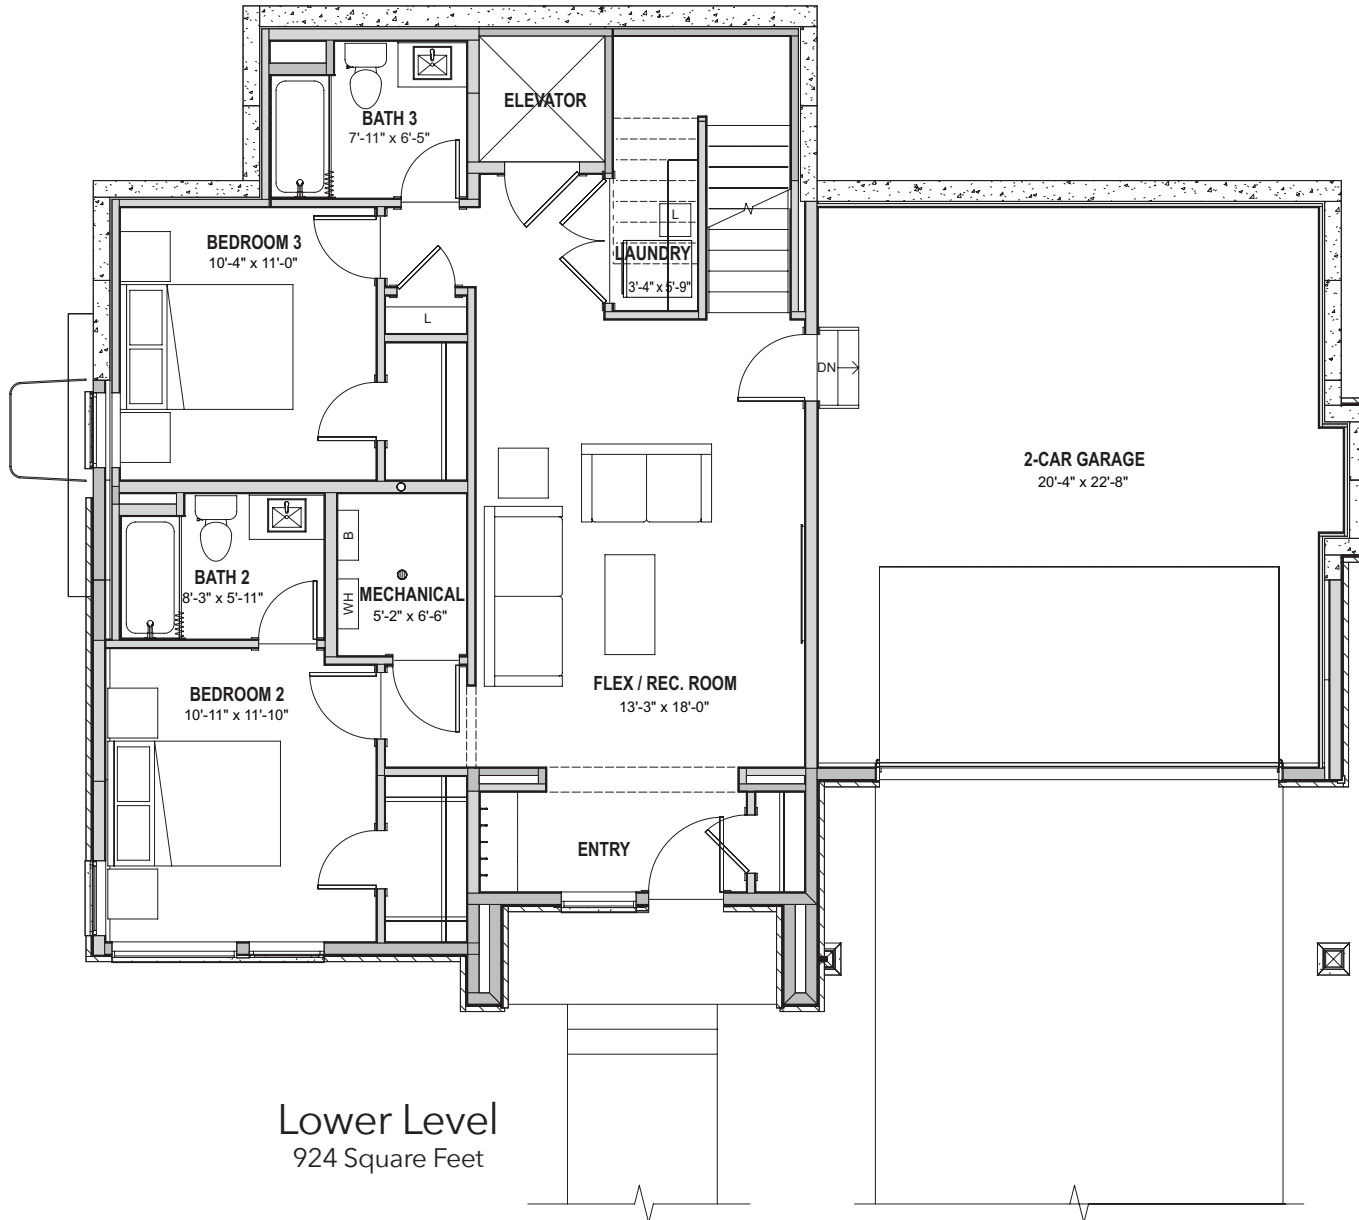

## Uphill Style Plan

- 3,057 Square Feet
- Dual Primary Suites; One on Main Level
- 4 Bedrooms + Loft + Flex Space
- 4.5 Baths
- Elevator Included
- Attached 2-Car Garage

**Main Level**  
1,480 Square Feet

Upper Level  
653 Square Feet

All renderings and plans are artist's conceptions and subject to change without notice. All measurements, locations and features shown are approximate and may vary. All prices, features and materials are subject to change and availability. Equal housing opportunity. Each site is subject to specific site conditions. If applicable, foundation design, exterior finishing and materials, grading/drainage and commensurate retaining walls, decks/patios and supporting columns, and other items - may all vary from site to site. Consult your sales team for the specific conditions for your site. 3.20.2024