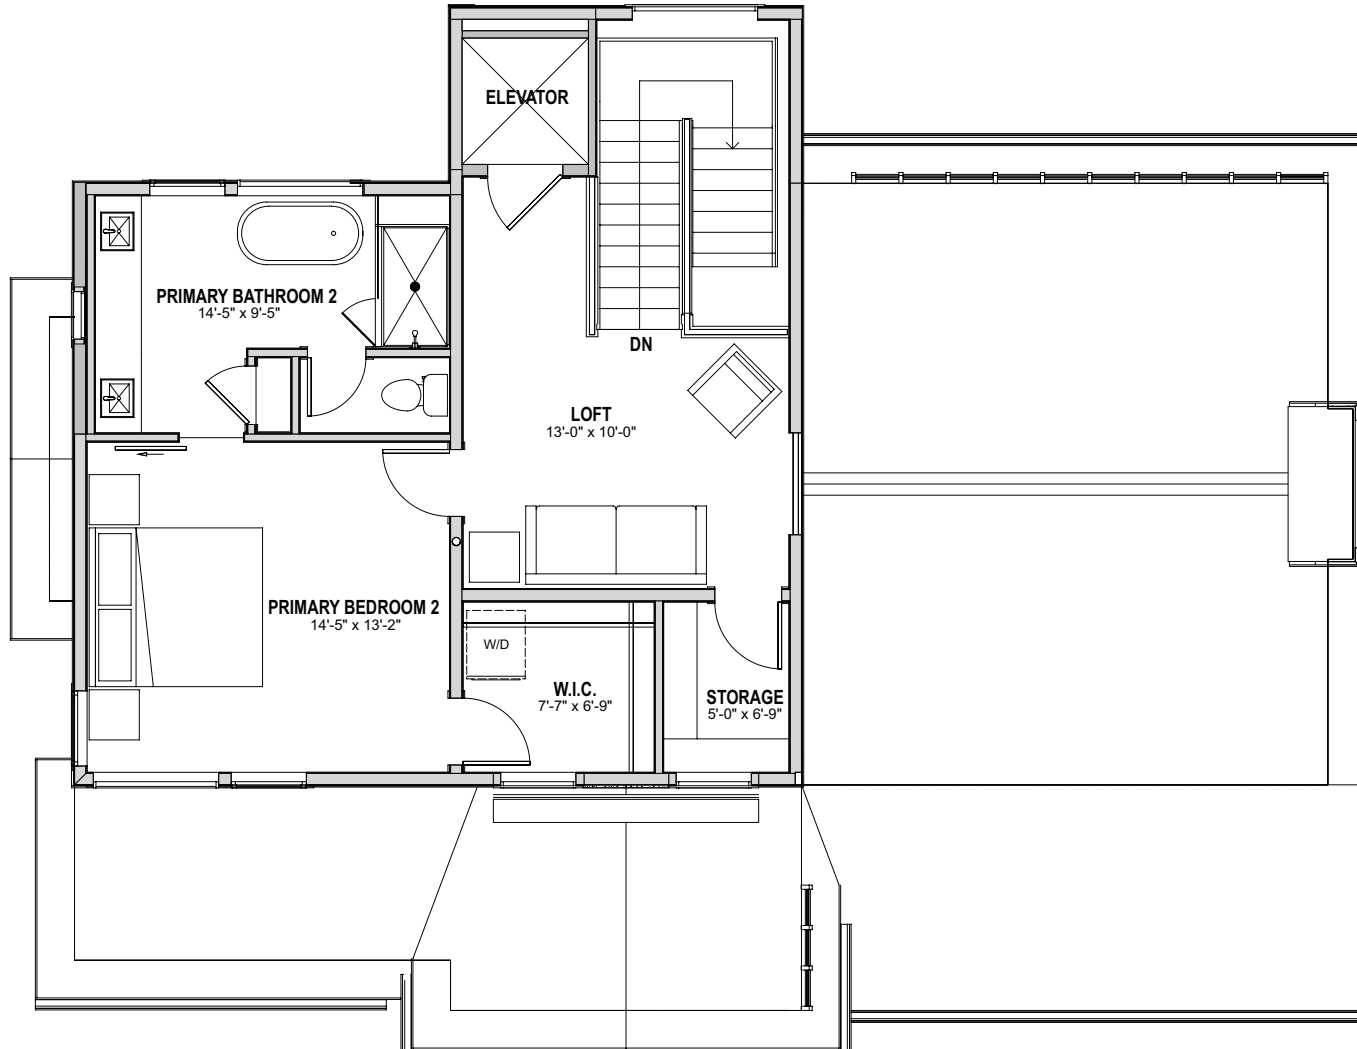

## Uphill Style Plan

- 3,057 Square Feet
- Dual Primary Suites; One on Main Level
- 4 Bedrooms + Loft + Flex Space
- 4.5 Baths
- Elevator Included
- Attached 2-Car Garage

**Main Level**  
1,480 Square Feet

Upper Level  
653 Square Feet

All renderings and plans are artist's conceptions and subject to change without notice. All measurements, locations and features shown are approximate and may vary. All prices, features and materials are subject to change and availability. Equal housing opportunity. Each site is subject to specific site conditions. If applicable, foundation design, exterior finishing and materials, grading/drainage and commensurate retaining walls, decks/patios and supporting columns, and other items - may all vary from site to site. Consult your sales team for the specific conditions for your site. 3.20.2024