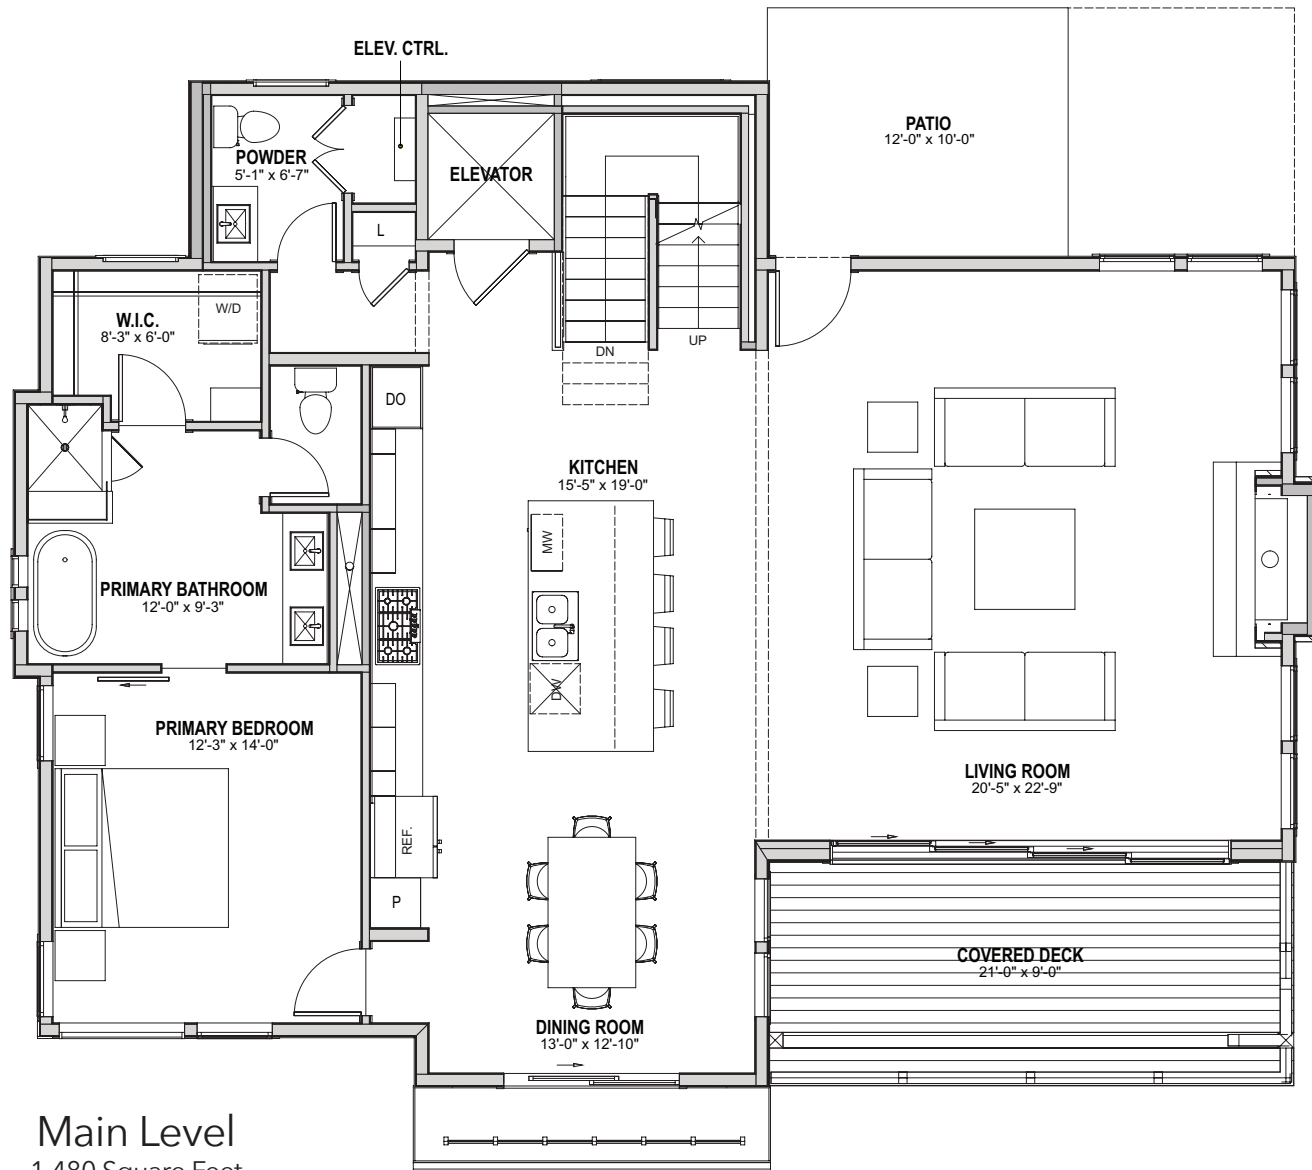

## Uphill Style Plan

- 3,057 Square Feet
- Dual Primary Suites; One on Main Level
- 4 Bedrooms + Loft + Flex Space
- 4.5 Baths
- Elevator Included
- Attached 2-Car Garage

**Main Level**  
1,480 Square Feet

Upper Level  
653 Square Feet

All renderings and plans are artist's conceptions and subject to change without notice. All measurements, locations and features shown are approximate and may vary. All prices, features and materials are subject to change and availability. Equal housing opportunity. Each site is subject to specific site conditions. If applicable, foundation design, exterior finishing and materials, grading/drainage and commensurate retaining walls, decks/patios and supporting columns, and other items - may all vary from site to site. Consult your sales team for the specific conditions for your site. 3.20.2024