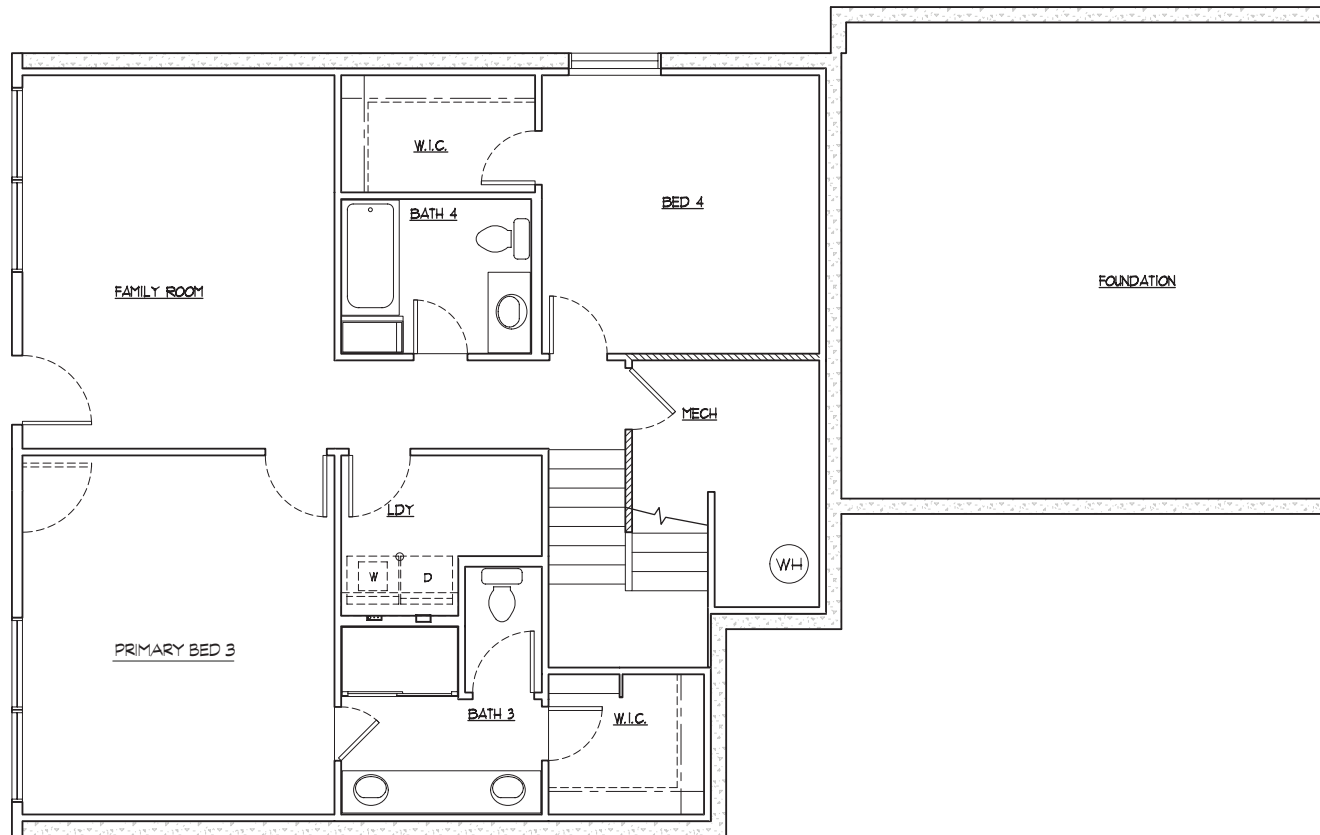

MooseHorn Cabin Downhill

3,137 Square Feet

MooseHorn Cabin Downhill

3,137 Square Feet

Upper Level

MooseHorn Cabin Downhill

3,137 Square Feet

Lower Level