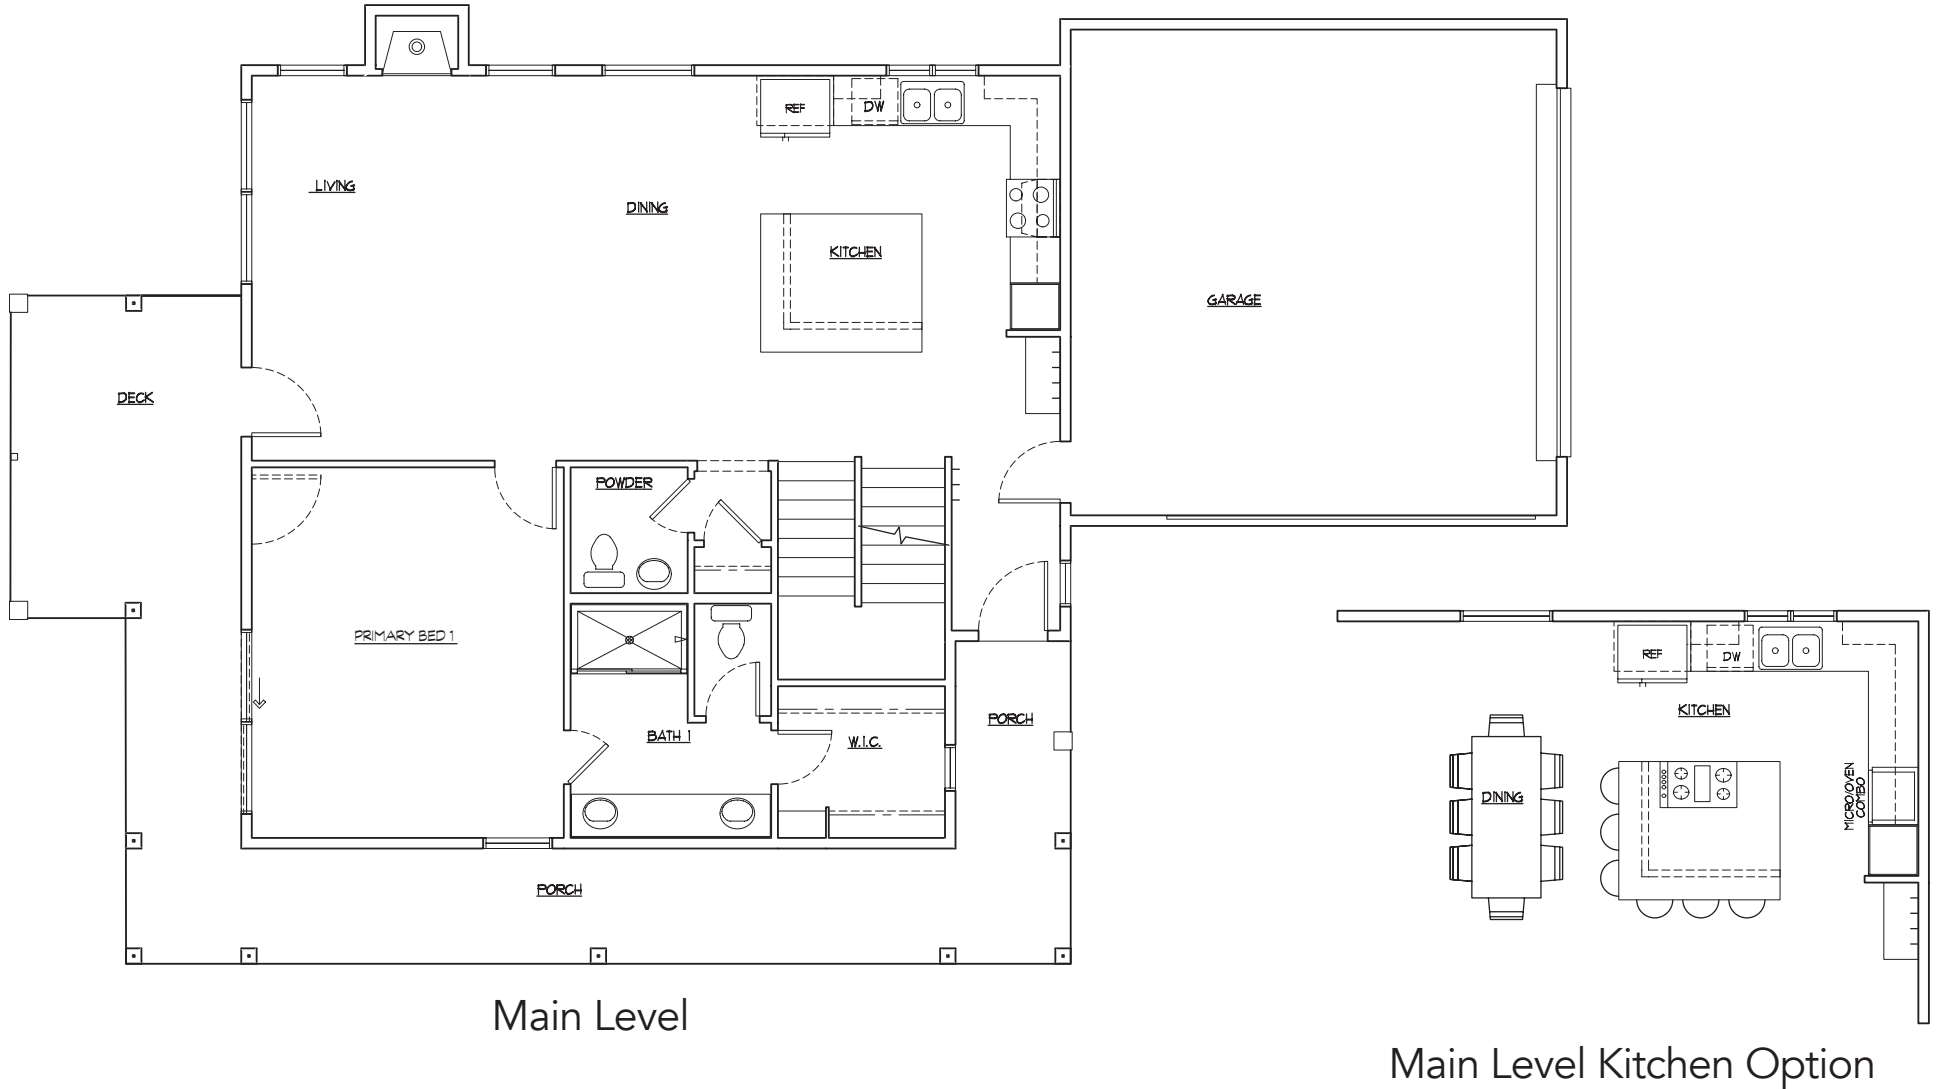

MooseHorn Cabin Downhill

3,137 Square Feet

MooseHorn Cabin Downhill

3,137 Square Feet

Upper Level

MooseHorn Cabin Downhill

3,137 Square Feet

Lower Level