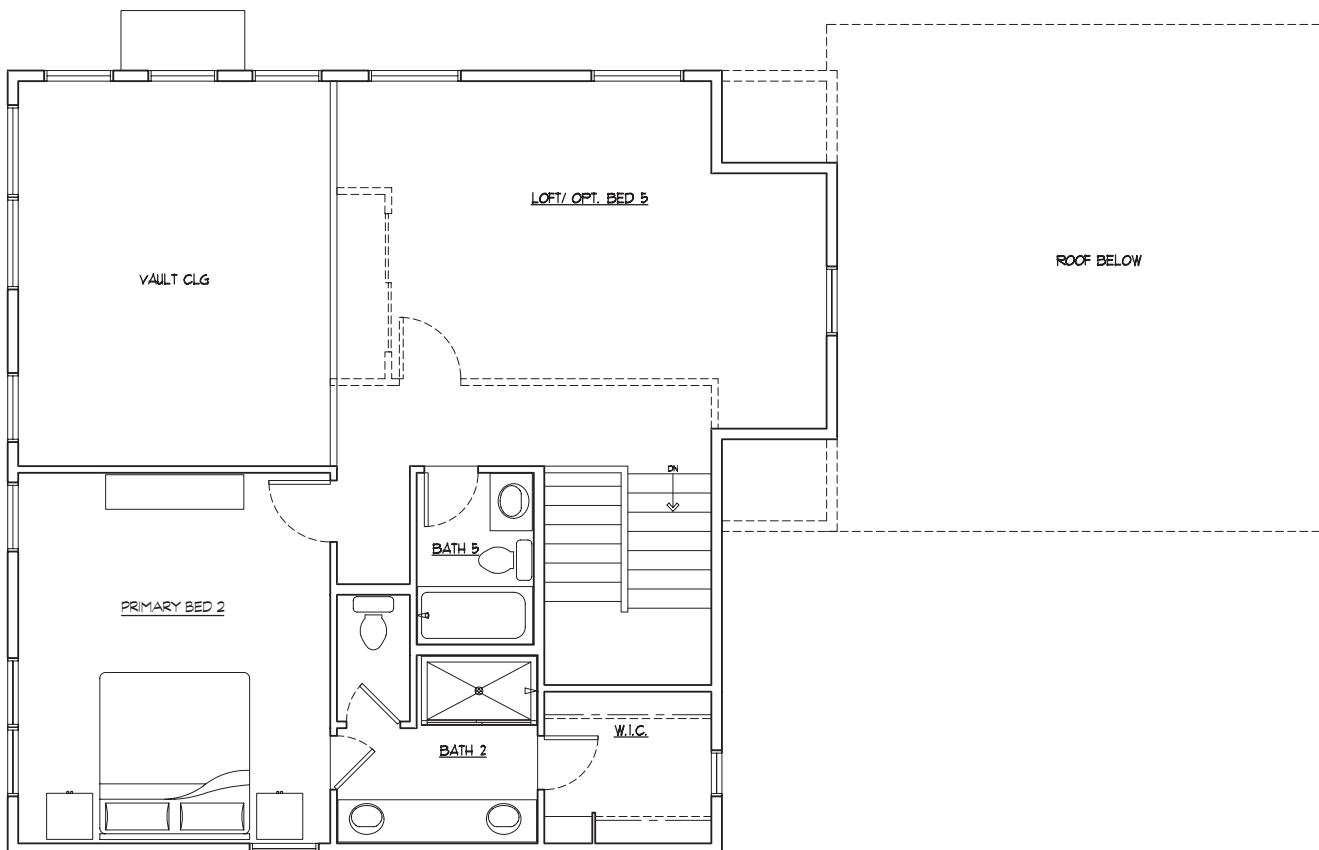

MooseHorn Cabin Downhill

3,137 Square Feet

MooseHorn Cabin Downhill

3,137 Square Feet

Upper Level

MooseHorn Cabin Downhill

3,137 Square Feet

Lower Level