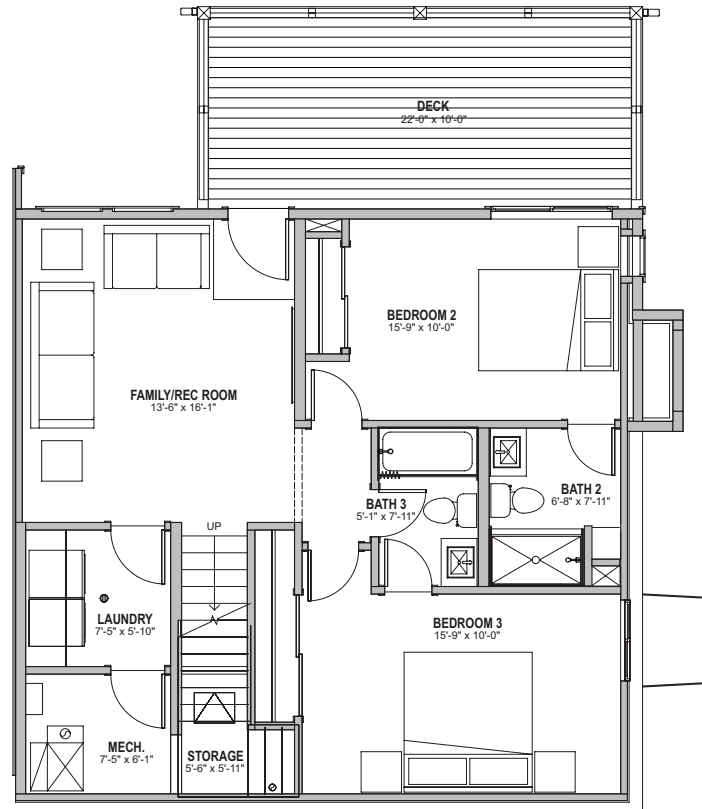

## Paired Homes

- 1,761 Finished Square Feet
- 3 Bedrooms, 3.5 Baths
- Main Level Primary Suite
- Both secondary bedrooms are ensuites
- Two large decks; one at Main Level, one at lower level
- Second gathering space at Lower Level

Main Level  
942 Square Feet

Lower Level  
819 Square Feet