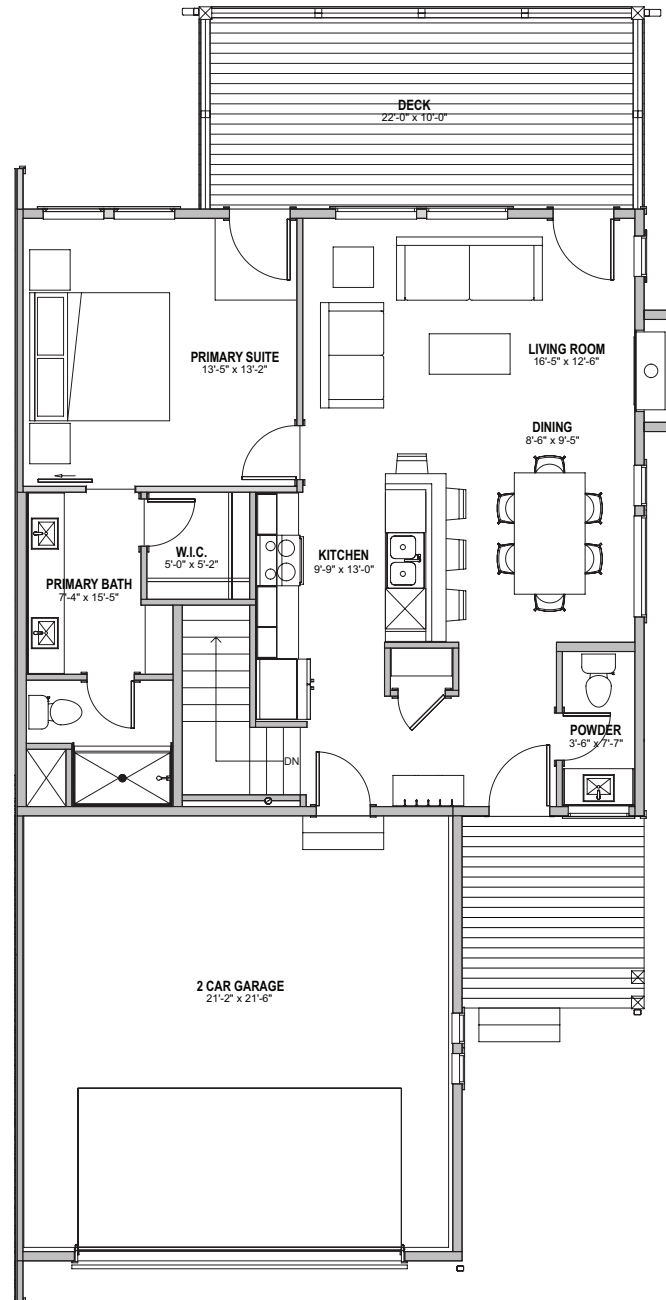

## Paired Homes

- 1,761 Finished Square Feet
- 3 Bedrooms, 3.5 Baths
- Main Level Primary Suite
- Both secondary bedrooms are ensuites
- Two large decks; one at Main Level, one at lower level
- Second gathering space at Lower Level

Main Level  
942 Square Feet

Lower Level  
819 Square Feet

## Nutcracker

This relative of jays and crows is pale gray with a whitish face and black wings. Sexes are similar; juveniles are browner than adults. Found almost exclusively in coniferous forests at high elevations; feeds on pine cone seeds and stashes thousands of them in various places to eat later in the winter. Often found in flocks. Sometimes visits feeders. Similar in color to Canada Jay, but especially note bill shape: long, slender, and sharply pointed.