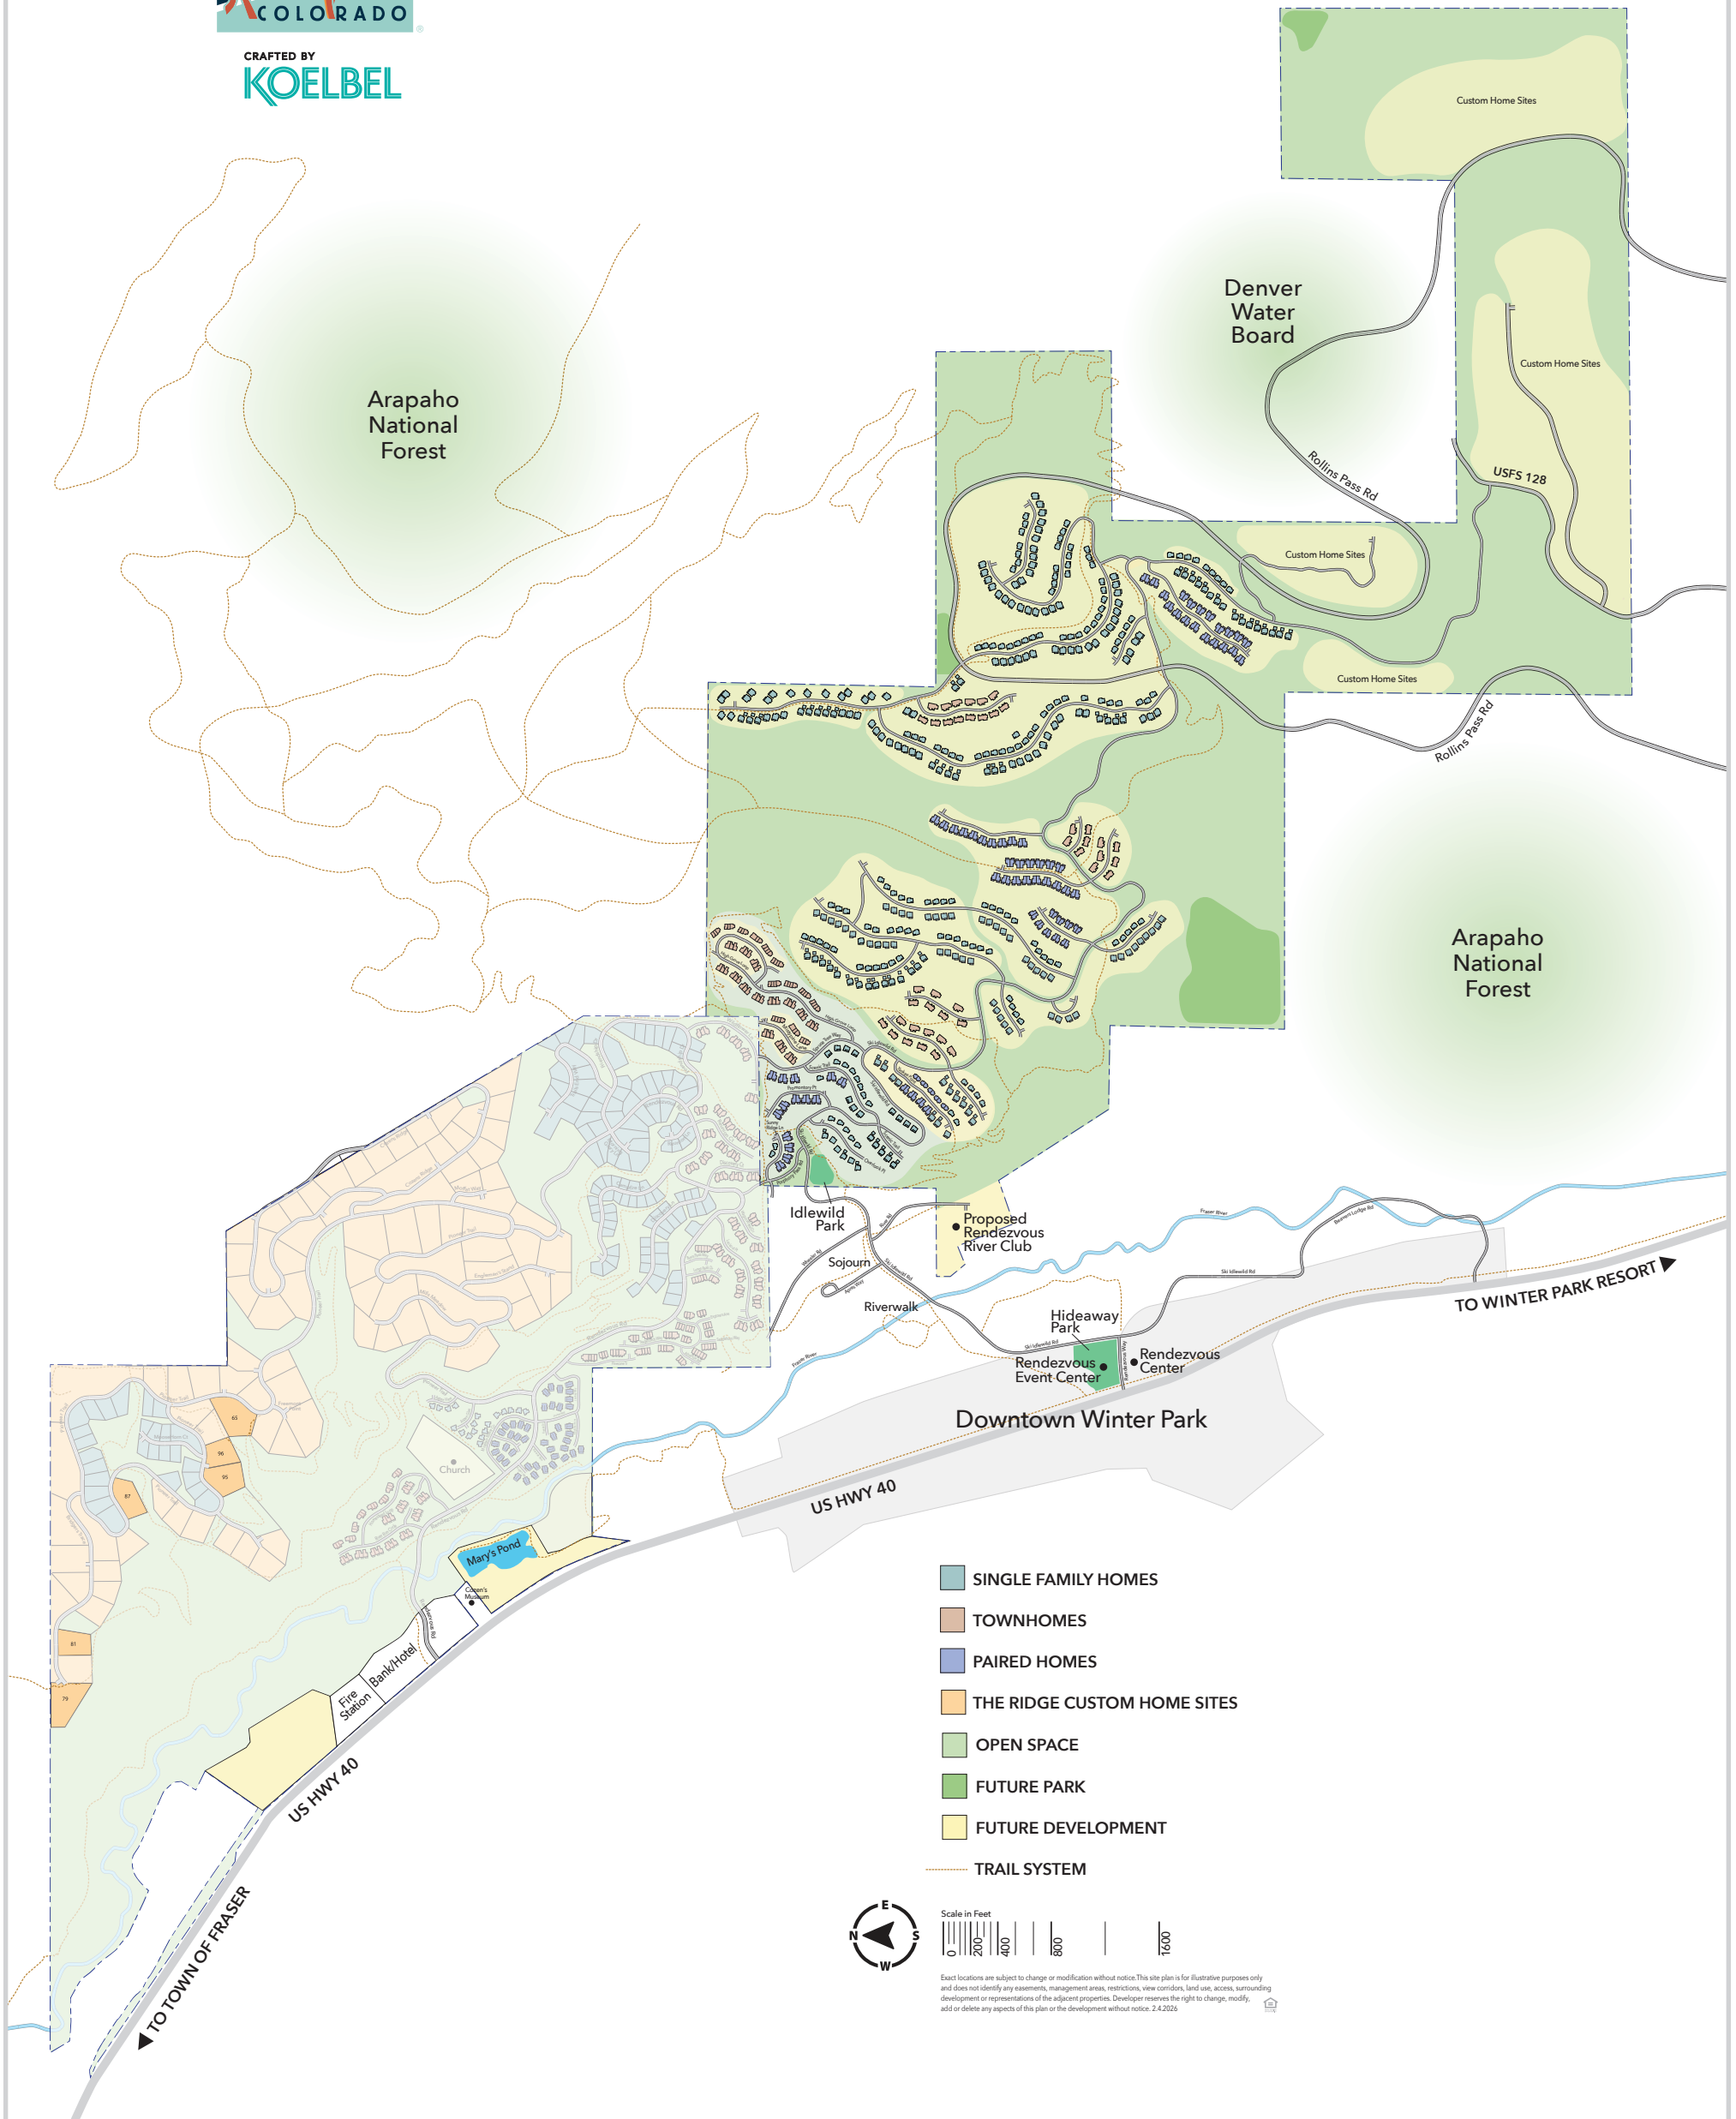

CRAFTED BY
KOELBEL

Rendezvous Colorado Community

- SINGLE FAMILY HOMES
- TOWNHOMES
- PAIRED HOMES
- THE RIDGE CUSTOM HOME SITES
- OPEN SPACE
- FUTURE PARK
- FUTURE DEVELOPMENT
- TRAIL SYSTEM