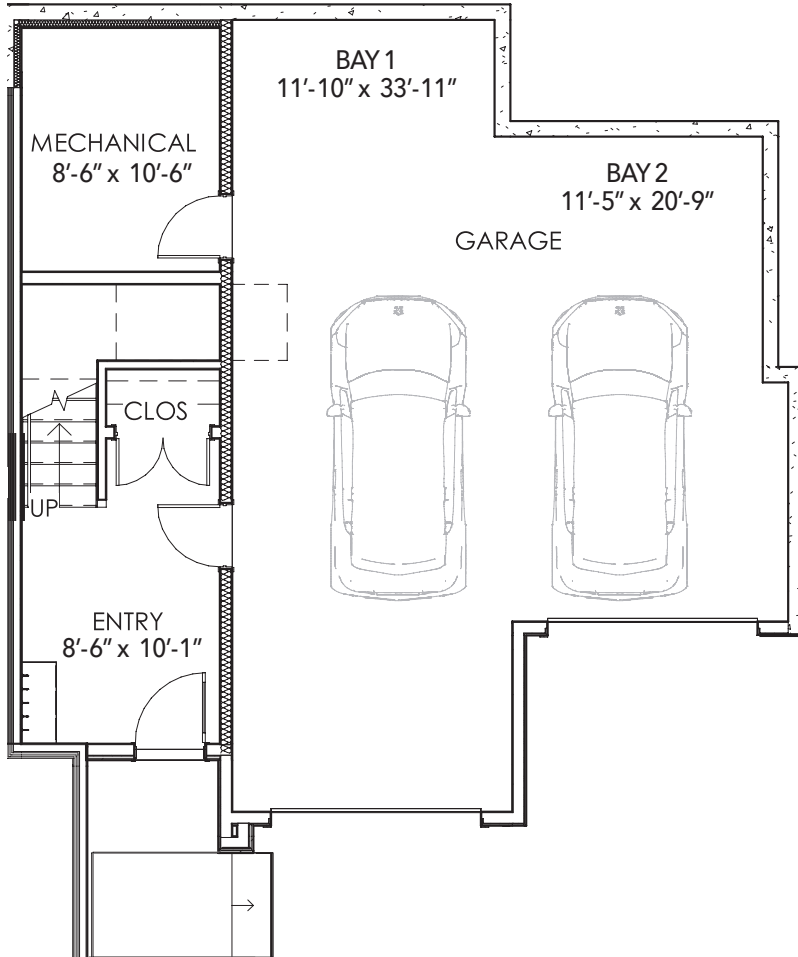

CRAFTED BY
KOELBEL

Dipper Townhome Plan

2,113 Square Feet

Uphill End Plan D

Level 1

Level 2

Uphill End Plan D

Level 3